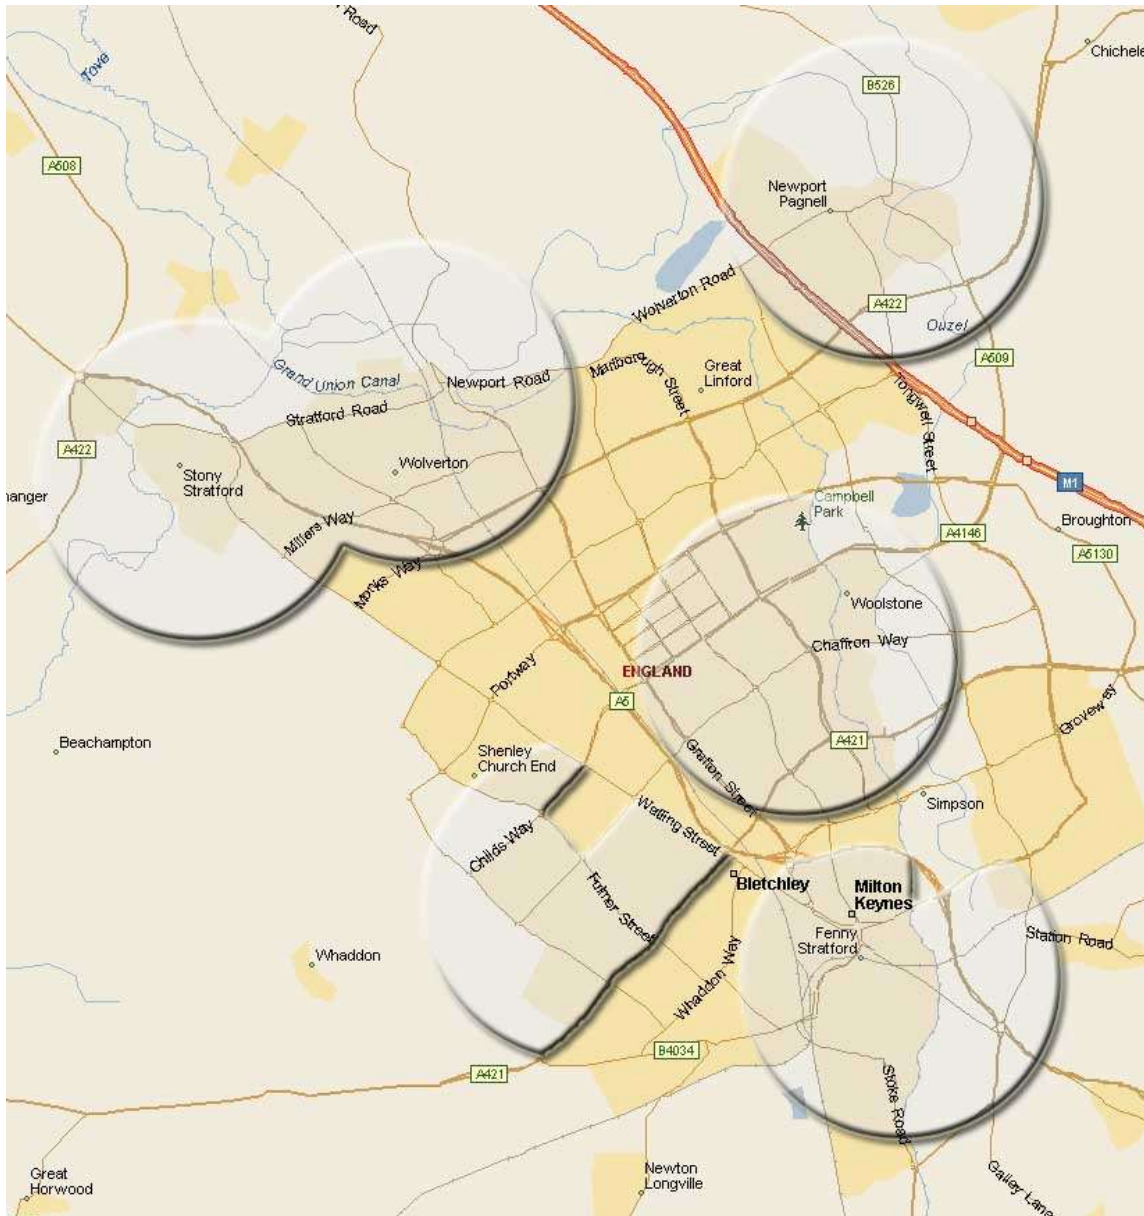

BT Wholesale have set the Wholesale Broadband Connect (WBC) date for the exchanges to 31/03/2009. From the graph of ADSL speeds against distance on this page, 20Mbps should be possible 2km from a telephone exchange.

Here's a map of MK - if you live within 2km, there's a good chance of getting 20Mbps from the end of March 2009. (Assuming you ordered ADSL2+)

Each disc represents a 2km radius from one of the 6 telephone exchanges. Some discs have "cut outs". These areas are connected to a neighbouring exchange. Don't assume telephone cables are laid in straight lines. They aren't! The routing was determined by the roads that were in place as the city was being built.

In the 1970's the telephone network for MK was designed with 2 large exchanges. One in Fishermead, the other in Emerson Valley. But fewer buildings means longer line lengths; that's fine for voice, but not broadband.

"Bradwell Abbey", the exchange covering the centre is one of the biggest in the UK. "That must be good!" you might think – but not really. For ADSL broadband, we really need lots of small exchanges so that the phone line length is as short as possible.